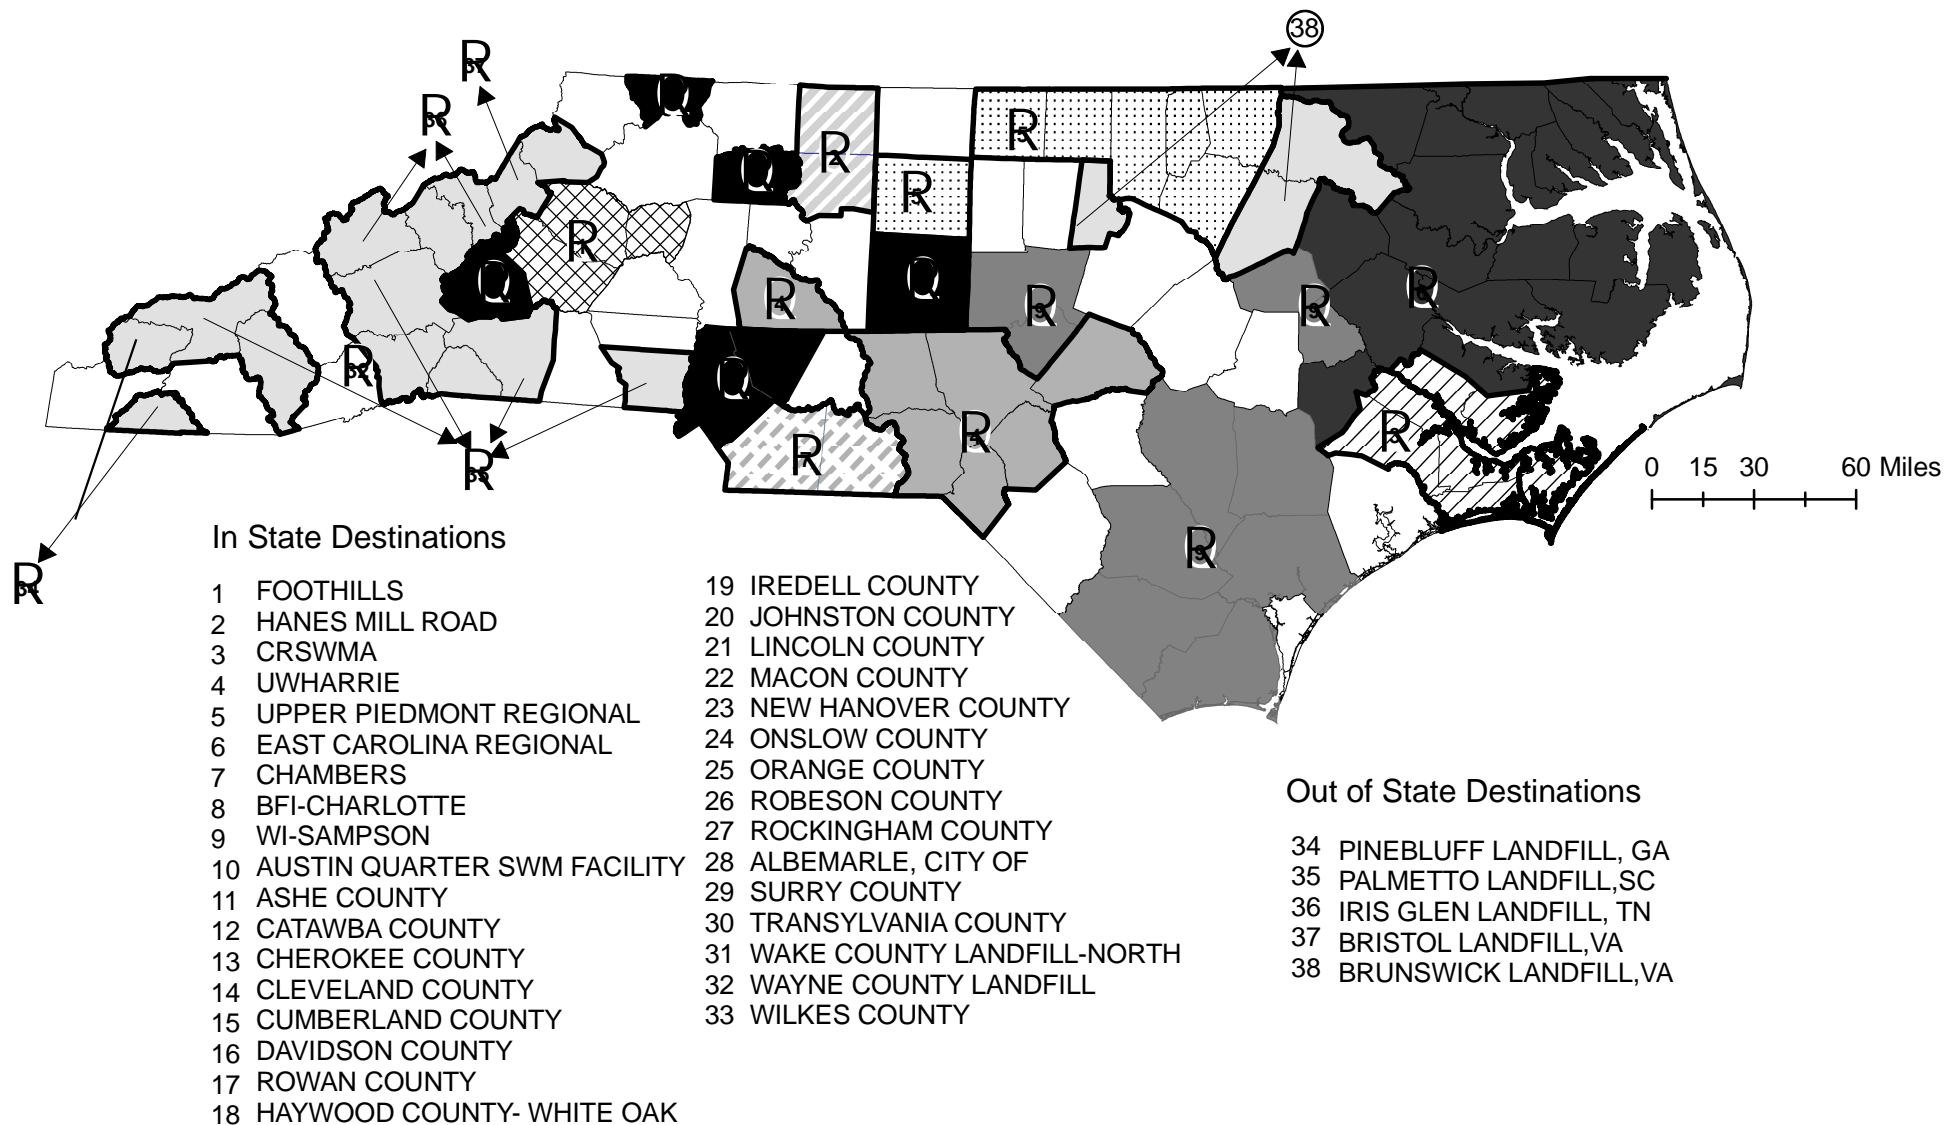

Wastesheds in North Carolina

Based on Primary MSW Landfill Destination by County FY 2005-2006

Created: February 16th, 2007
 Data: North Carolina Division of Solid Waste Database
 Map by: Garrett Davis - UNC Environmental Finance Center
 Funding: NCDENR