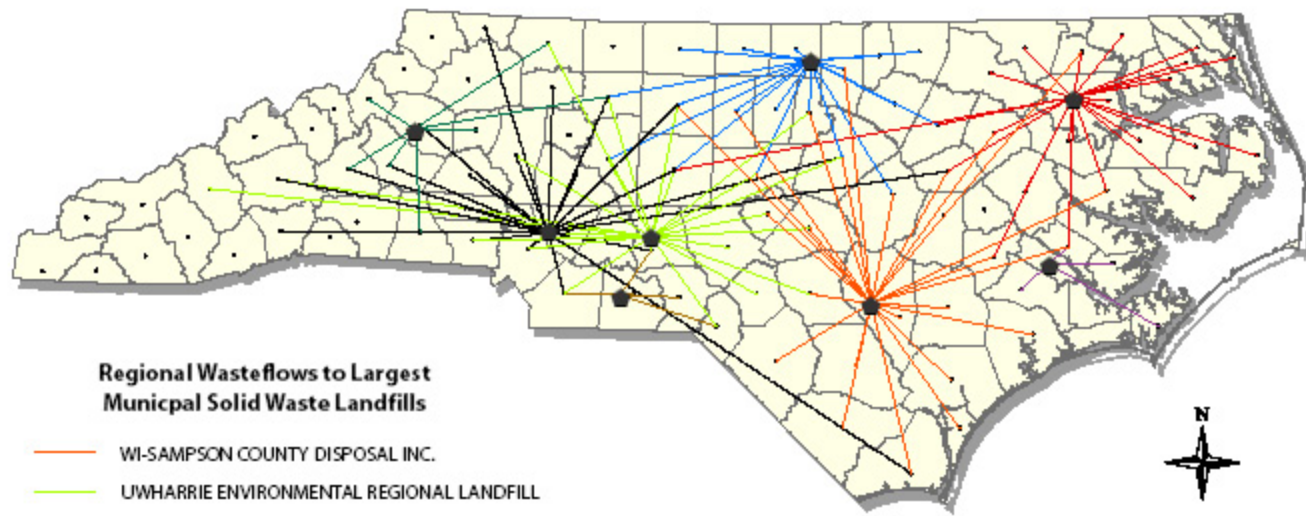

REGIONAL LANDFILL WASTEFLOWS

Regional Wasteflows to Largest Municipal Solid Waste Landfills

- WI-SAMPSON COUNTY DISPOSAL INC.
- UWHARRIE ENVIRONMENTAL REGIONAL LANDFILL
- UPPER PIEDMONT REGIONAL LANDFILL
- FOOTHILLS ENVIRONMENTAL LANDFILL
- EAST CAROLINA REGIONAL LANDFILL
- CRSWMA - LONG TERM REGIONAL LANDFILL
- CHAMBERS DEVELOPMENT MSWLF
- BFI-CHARLOTTE MOTOR SPEEDWAY LANDFILL

● ORIGIN COUNTY OF WASTE

Miles

Created : August 10, 2007

Data: North Carolina Division of Solid Waste Database
Map by: Jordan McMillen - UNC Environmental Finance Center
Funding: NCDENR